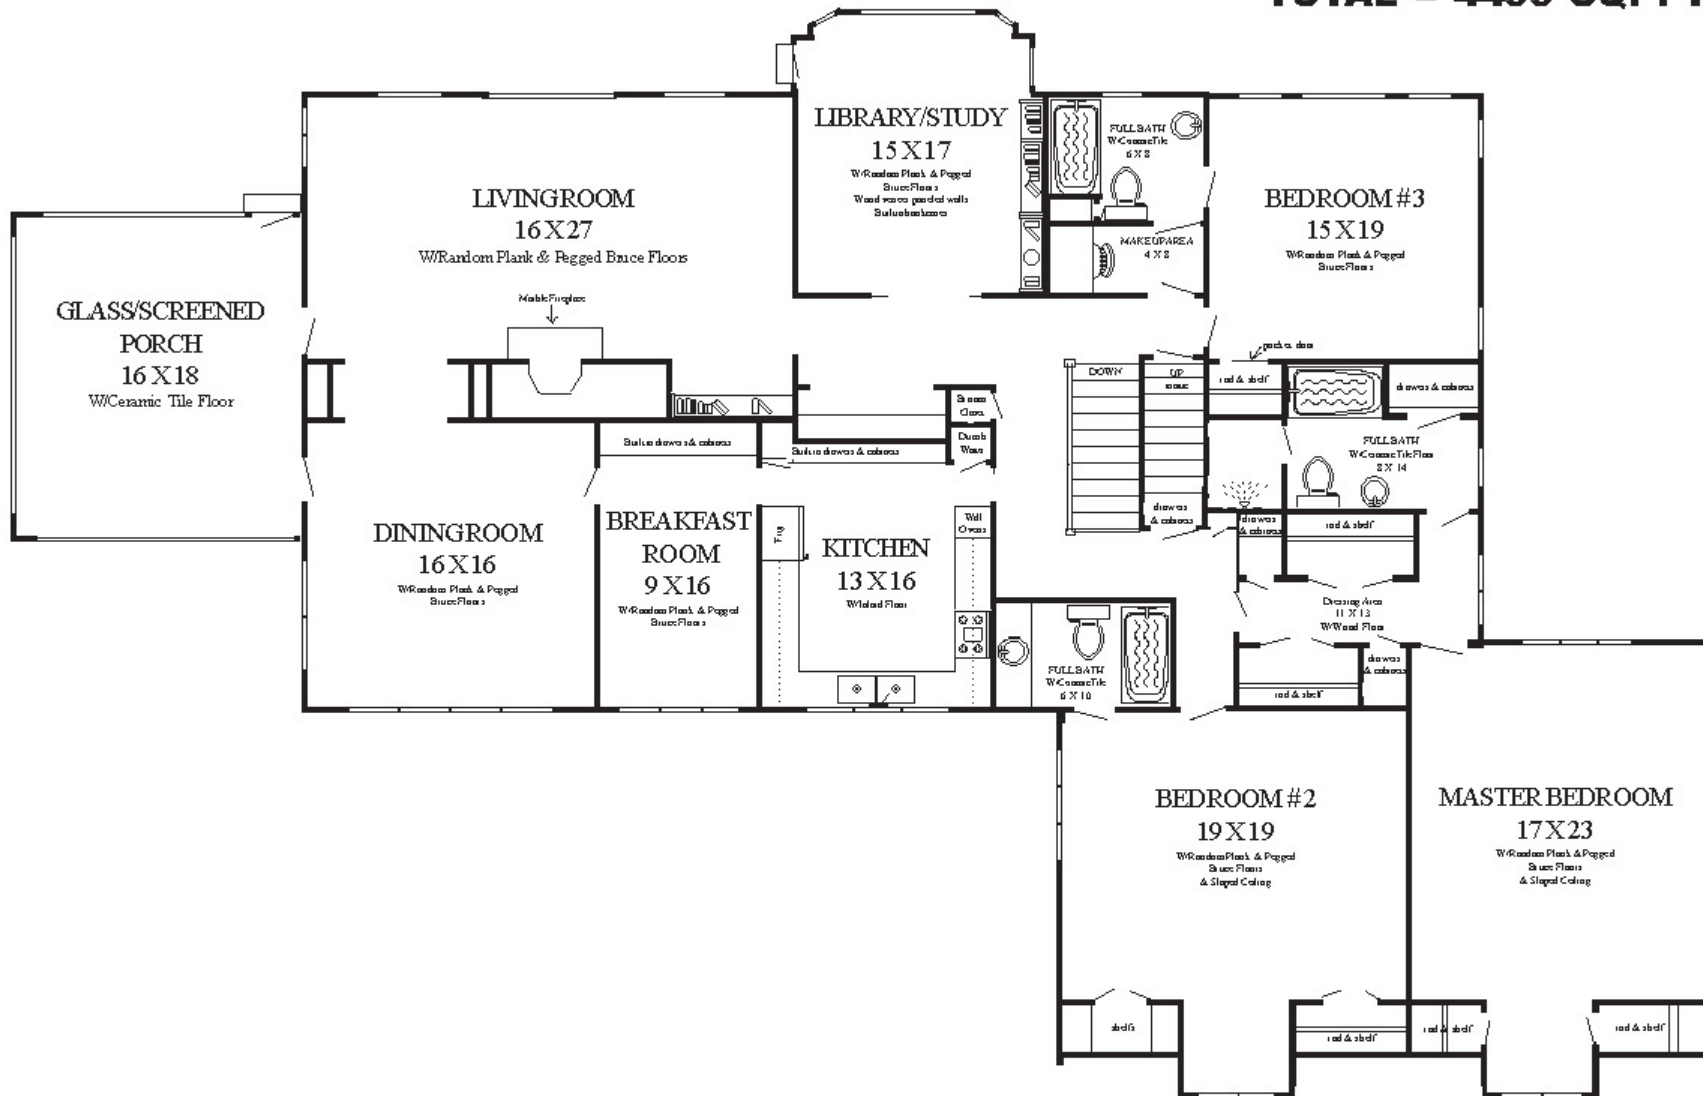

UPPER LEVEL = 2952 SQ. FT.
LOWER LEVEL = 1547 SQ. FT.
TOTAL = 4499 SQ. FT.

1341 KIRKWAY RD.
BLOOMFIELD HILLS, MI

LOWER LEVEL = 1547 SQ. FT.
UPPER LEVEL = 2952 SQ. FT.
TOTAL = 4499 SQ. FT.

1341 KIRKWAY RD.
BLOOMFIELD HILLS, MI