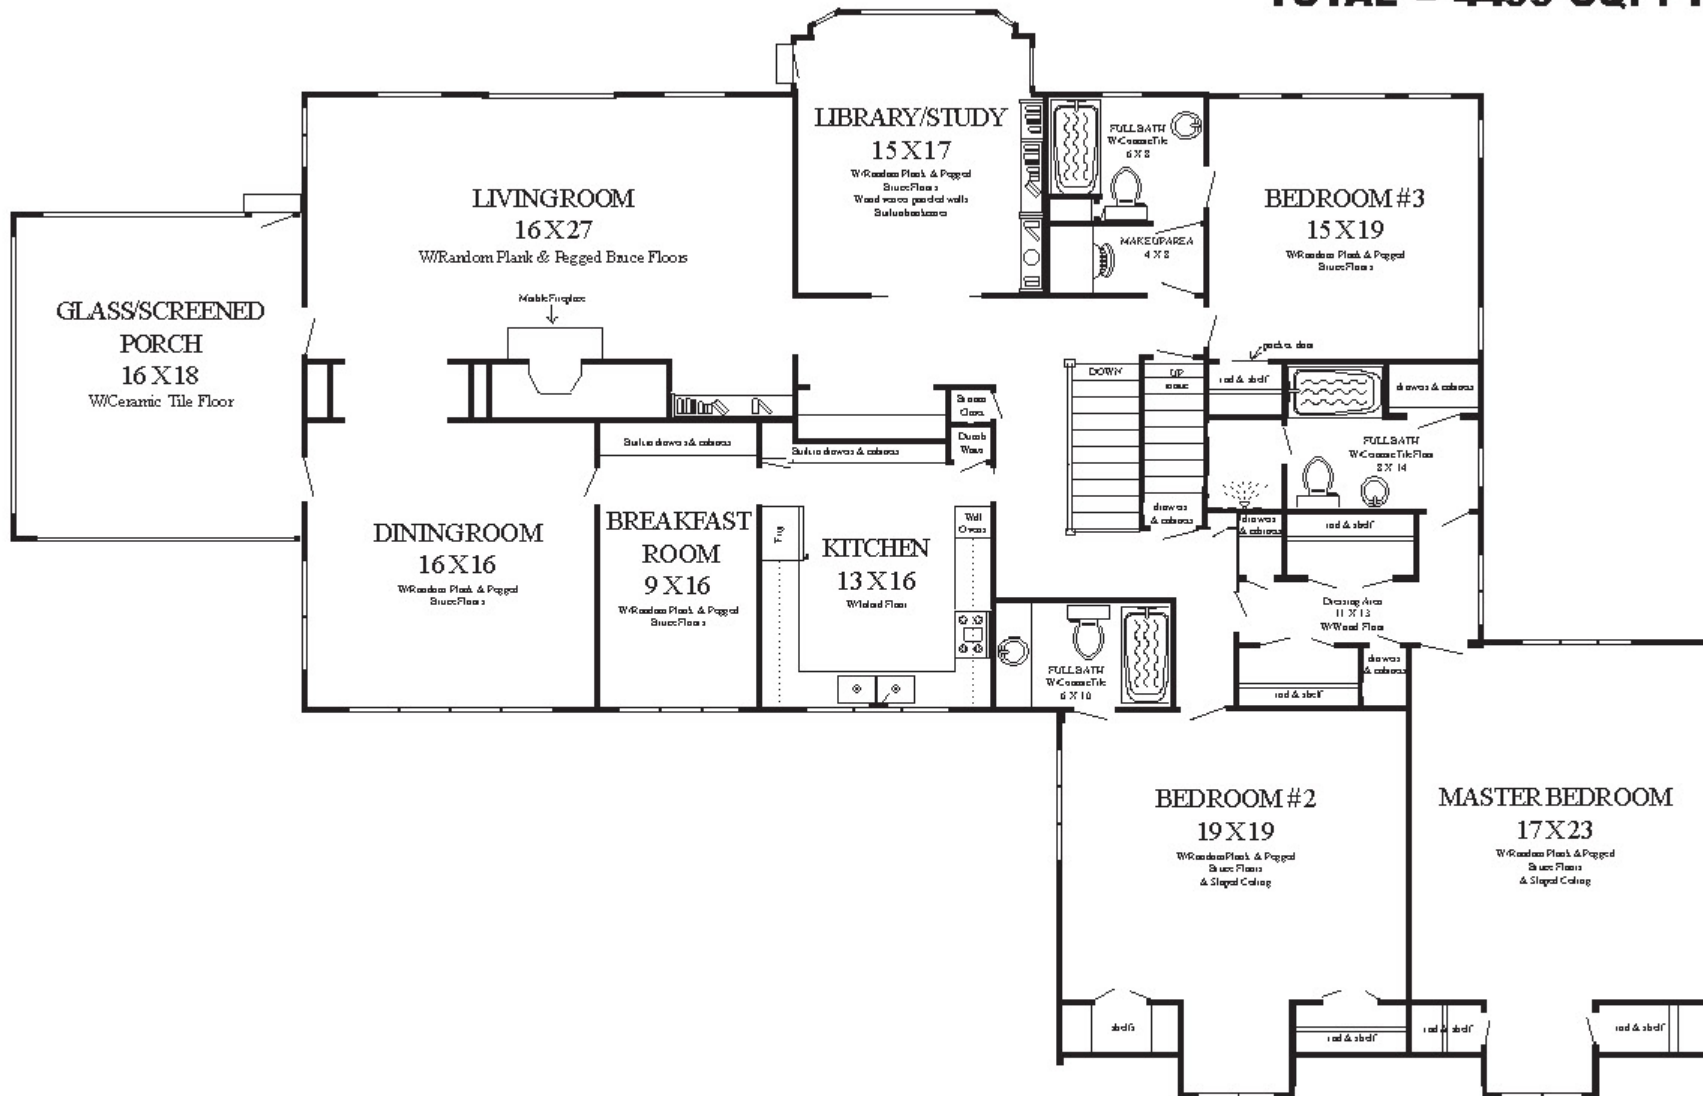

UPPER LEVEL = 2952 SQ. FT.
LOWER LEVEL = 1547 SQ. FT.
TOTAL = 4499 SQ. FT.

1341 KIRKWAY RD.
BLOOMFIELD HILLS, MI