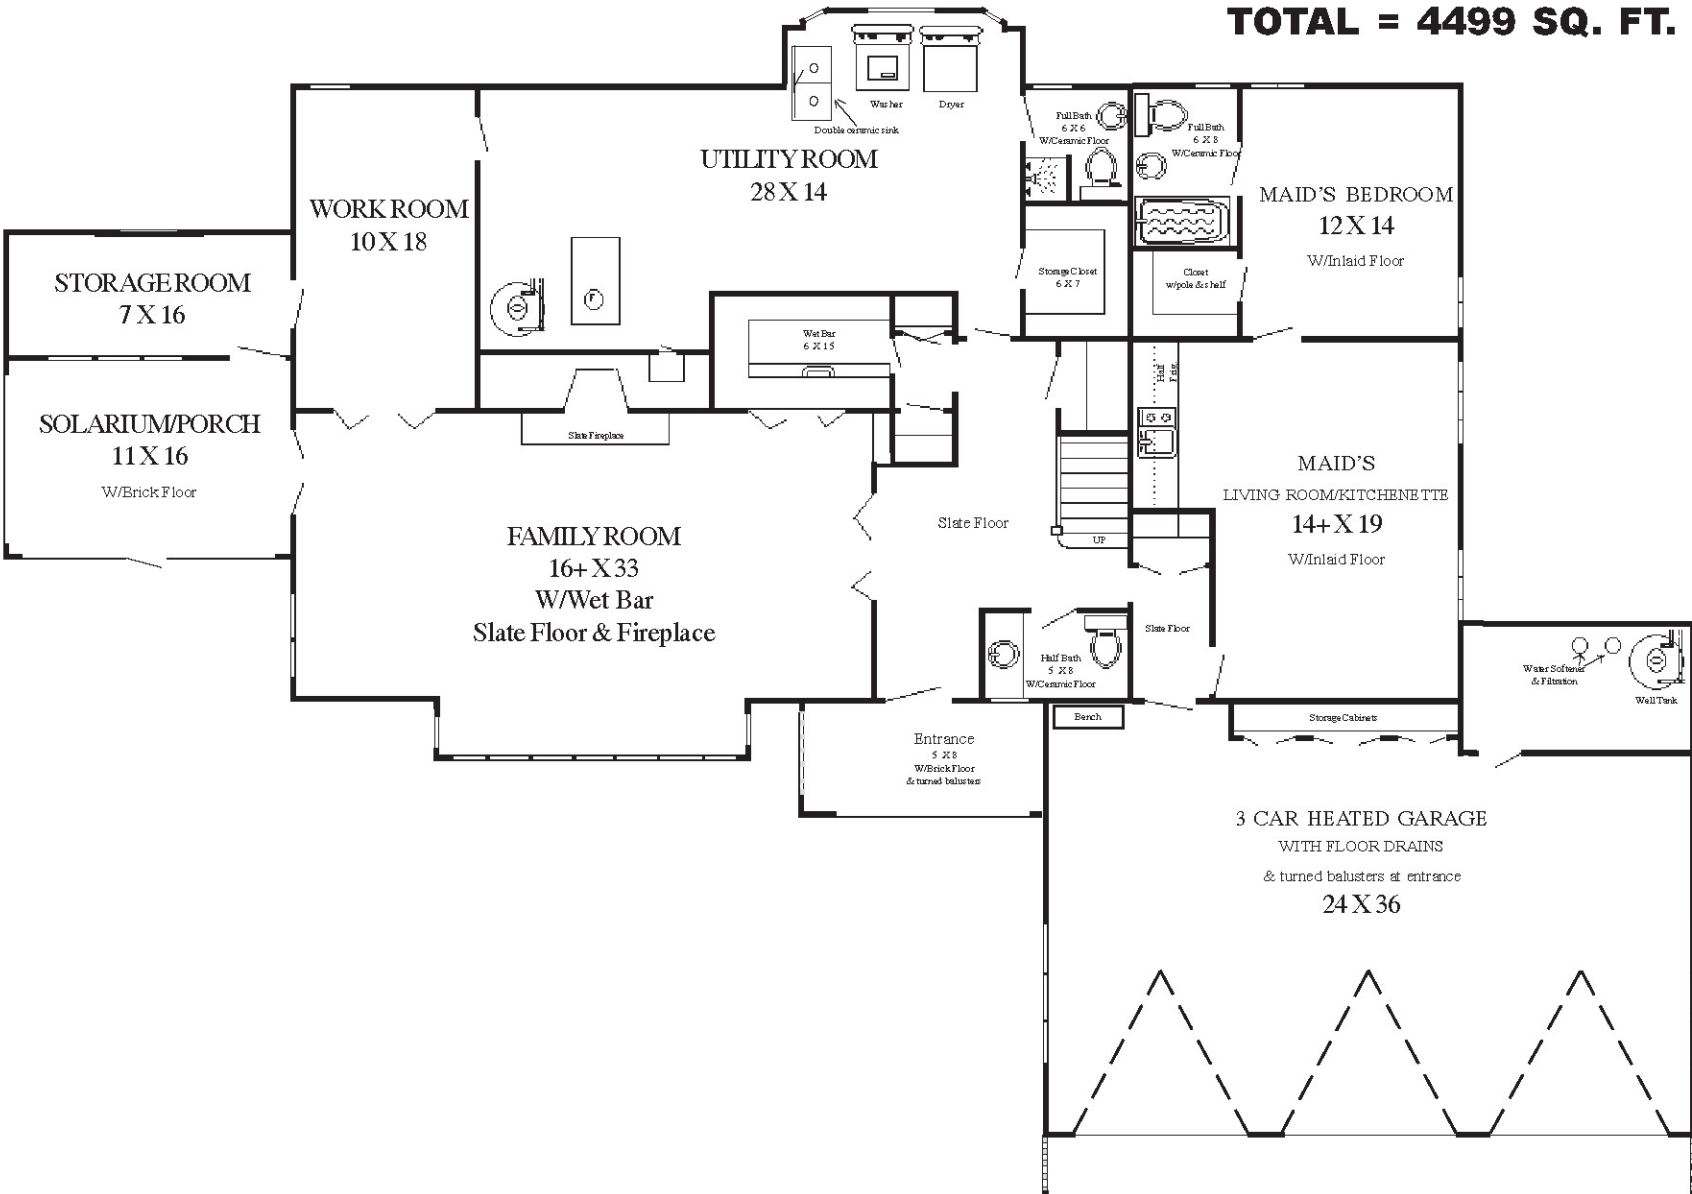

UPPER LEVEL = 2952 SQ. FT.
LOWER LEVEL = 1547 SQ. FT.
TOTAL = 4499 SQ. FT.

1341 KIRKWAY RD.
BLOOMFIELD HILLS, MI

LOWER LEVEL = 1547 SQ. FT.
UPPER LEVEL = 2952 SQ. FT.
TOTAL = 4499 SQ. FT.

1341 KIRKWAY RD.
BLOOMFIELD HILLS, MI